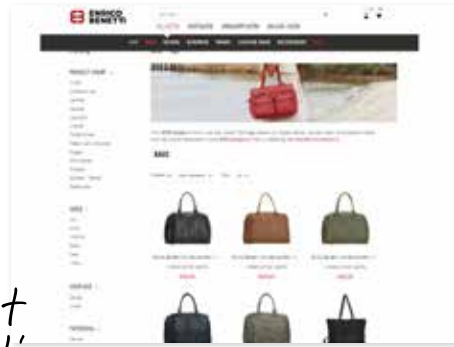

Amy

LEATHER LOOK PU

Do you want to see more?

You'll find the complete Enrico Benetti collection on our website.

Log in at www.enrico-benetti.com and view and order directly online.

Don't have an account? Please sign up at www.enrico-benetti.com/register

View and order at www.enrico-benetti.com.

66530 crossbody | 22 x 7 x 17 cm