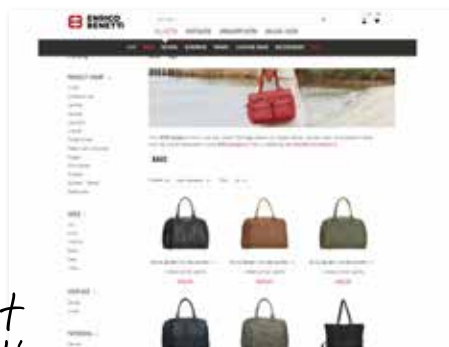

Frances

CRINKLE NYLON

001 002 029 124

Do you want to see more?

You'll find the complete Enrico Benetti collection on our website.

Log in at www.enrico-benetti.com and view and order directly online.

Don't have an account? Please sign up at www.enrico-benetti.com/register

View and order at www.enrico-benetti.com.